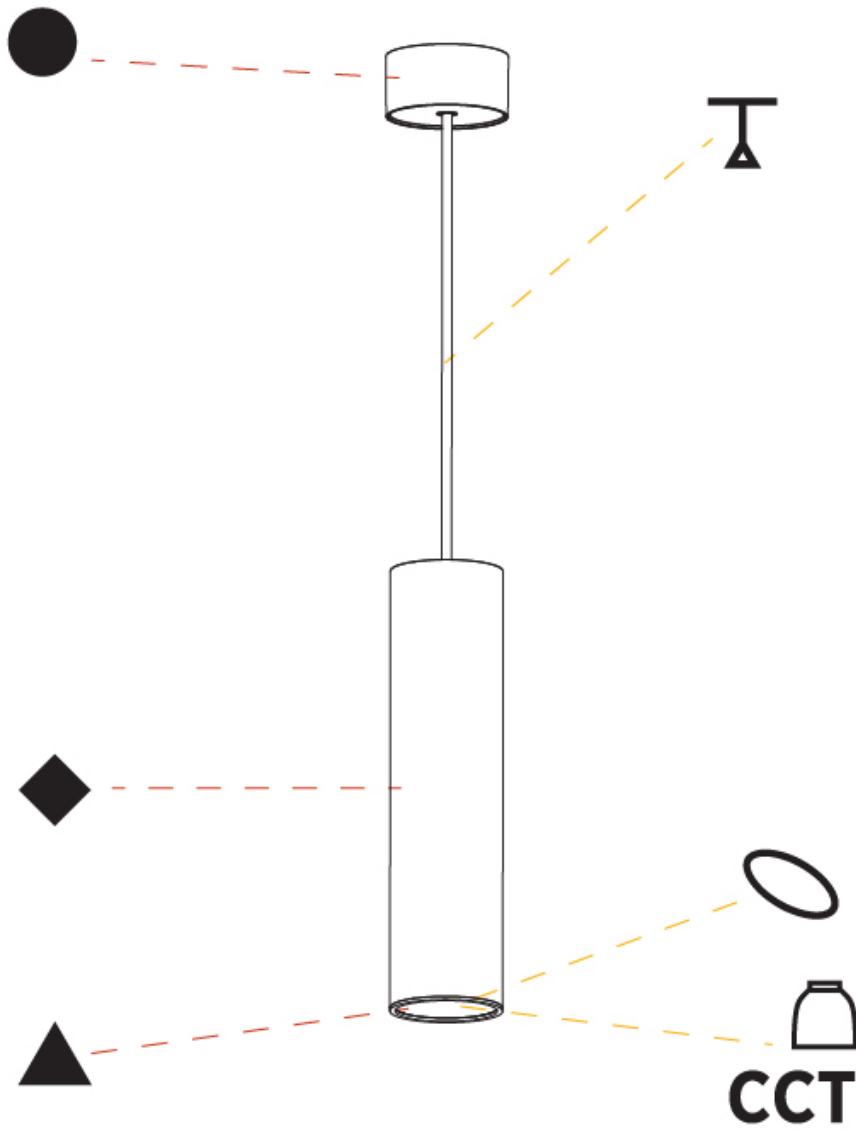

HANGOVER MONOPOINT SURFACE CANOPY SUSPENSION

A300167-

PROJECT
TYPE
SPECIFIER
QUANTITY
DATE