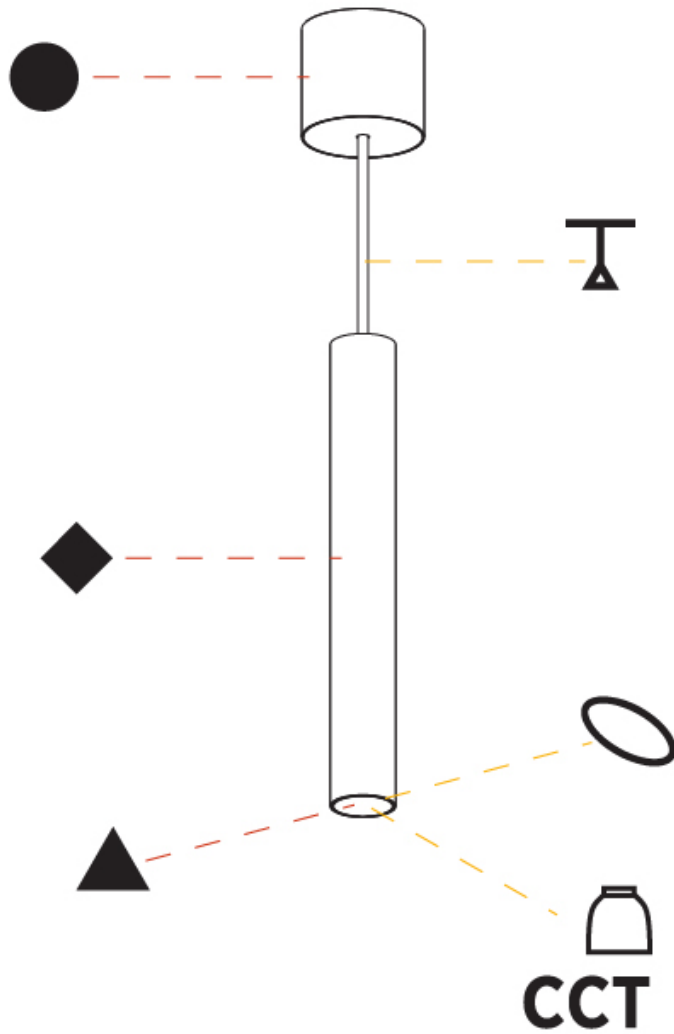

PROJECT
TYPE
SPECIFIER
QUANTITY
DATE

HANGOVER MONOPOINT SURFACE CANOPY SUSPENSION

A300154-