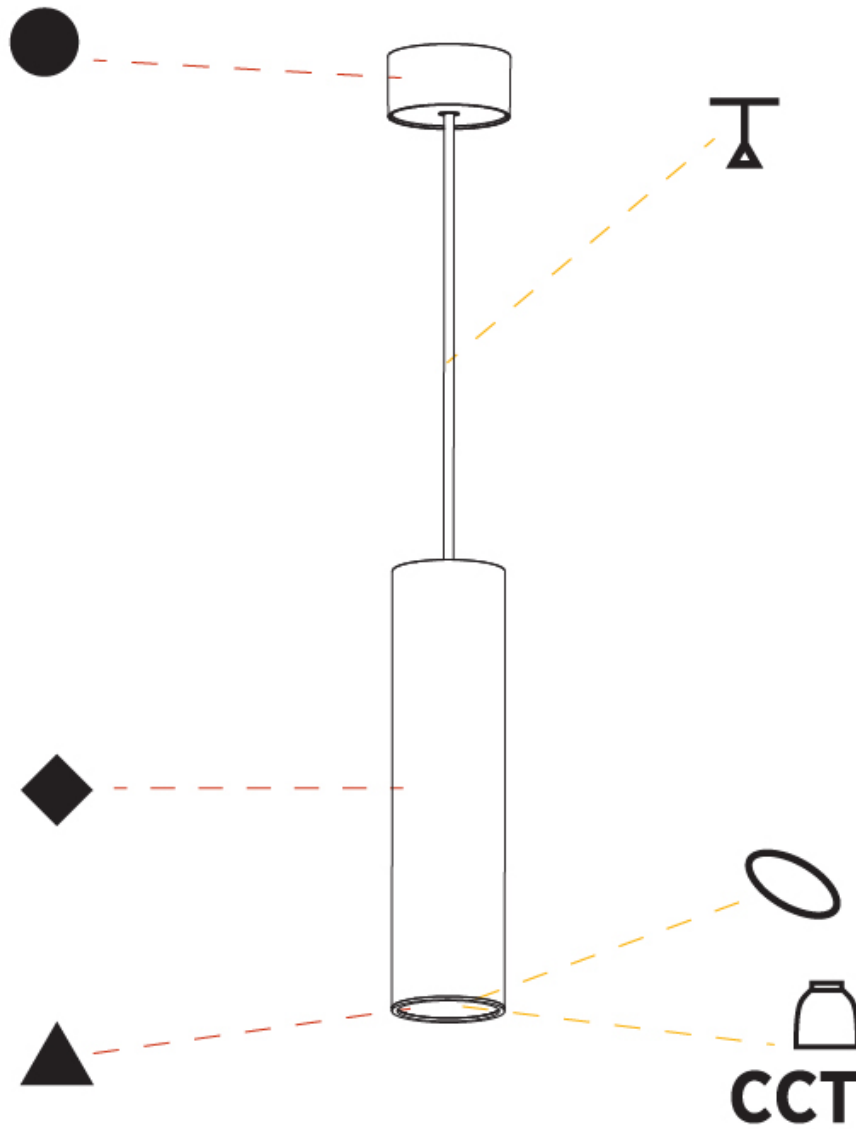

HANGOVER MONOPOINT SURFACE CANOPY SUSPENSION

A300166-

PROJECT
TYPE
SPECIFIER
QUANTITY
DATE