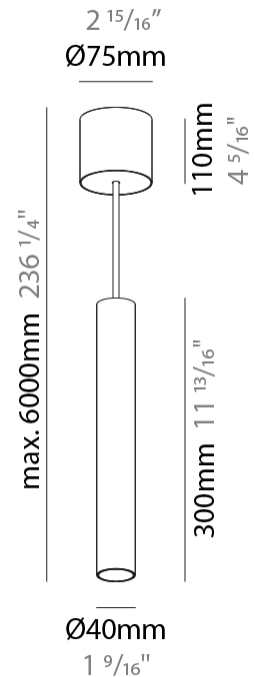

GENERAL

Series: Hangover
Subseries: Hangover Monopoint Surface Canopy
Brand: Prolicht
Division: Architectural
Mounting Type: Suspension
Mounting Location: Ceiling
Subcategory: Pendant

PHYSICAL

Shape: Cylinder
Diameter (mm): 40
Diameter (in): 1 9/16
Height (mm): 300
Height (in): 11 13/16
Max. Overall Height (mm): 2300
Max. Overall Height (in): 90 9/16
Light Distribution: Downlight
Diffuser: Shine Ring 0-6
Fixture Finish: SSR / BKV / CWI / CRY / HAB / UFT / ITA / RUA / FTG / MYG / LOD / PUS / FRO / FUP / KIA / POP / BLS / SPG / MEY / GOH / GUM / CHC / COM / ABZ / JAG / OBR / MOS / ROR
Fixture Material: Aluminum
Cable Details: 2000mm / 6000mmm Cable in White / Black / Orange / Red

ELECTRICAL

Lamp Type: LED (Zhaga Standard)
Input Wattage (W): 10.9
Total Output Wattage (W): 9
Dimming: Non-Dimmable
Driver Included: Yes
Driver Location: Integrated
Driver Type: Constant Current
Driver Class: Class 2
Input Voltage (V): 120
Constant Current (MA): 500
Upon Request: Remote: 0-10Vdc dimming / Phase dimming 120Vac

LED

Number of LEDs: 1
Color Temperature (°K): 2700 / 3000 / 4000
Max. Delivered Lumen (lm): 842
CRI: >90 CRI
Efficiency (%): 86
Lamp Life (hrs): 50000
Upon Request: ***3500K available in minimum quantities (larger quantities upon request)

OPTICAL

Reflector°: 40 / 50

RATINGS AND CERTIFICATIONS

Certified By: Certified for North American Standards
IP rating: IP20